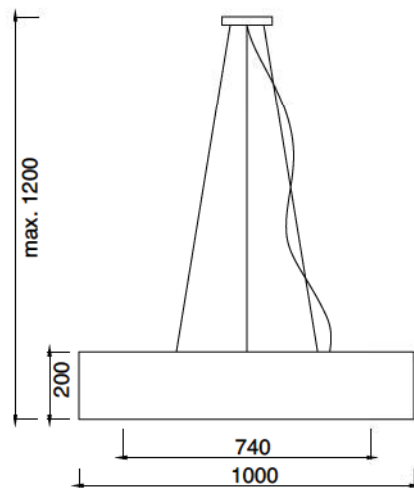

POLO OVAL

Materials Fixing system: metal
Lampshade: textile (160% PES /
40% cotton) and PVC

REF. 92729001
MARIE