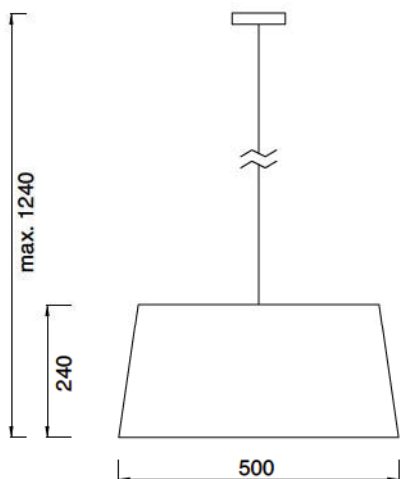

PATCHWORK

Materials Fixing system: metal and silk cable
Lampshade: textile (100% pleated silk) and PVC