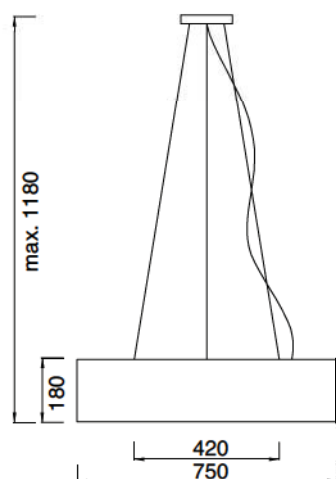

## POLO CILÍNDRICO

**Materials** Fixing system: metal  
Lampshade: textile (160% PES / 40% cotton) and PVC

REF.9269010  
JOPLIN

REF.9269009  
LEE

Inside pattern