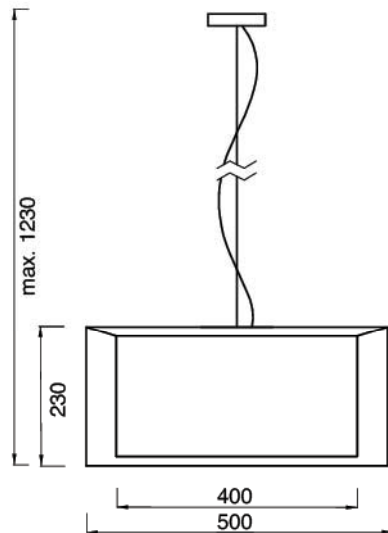

Materials Fixing system: metal and silk cable
Lampshade: PVC and textile
(60% PES / 40% cotton)

REF.92285M.001
GREY

REF.92285M.006
ORANGE

REF.92285M.004
LILAC