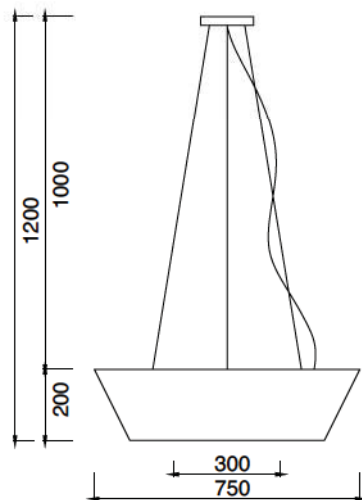

Materials Fixing system: metal
Lampshade: textile (160% PES /
40% cotton) and PVC

REF.92728001
LEE